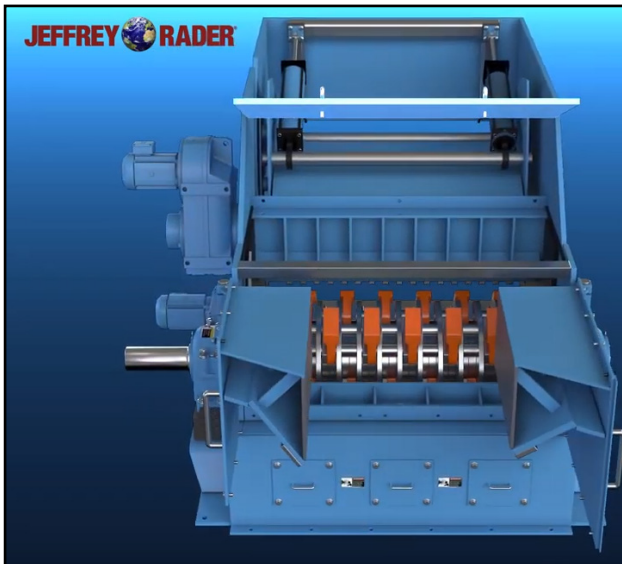

# **HORIZONTAL WOOD HOG!**

RE-ENGINEERED FOR IMPROVED MAINTENANCE, SERVICEABILITY, SAFETY, AND EFFICIENCY

**NEW EASY ACCESS UPPER HOUSING** IS A GAME CHANGER FOR ACCESSIBILITY AND SAFETY

**PNEUMATIC CYLINDERS** RATHER THAN HYDRAULIC FOR REDUCED MAINTENANCE

ARRAY OF **HIGH-PERFORMANCE HAMMERS** TO MEET EXACT APPLICATION REQUIREMENTS

**UNIQUE SLANT-FLOW SCREEN GRATES** DRIVE LONG-TERM PERFORMANCE AND OPTIMIZE ACCURACY AND SIZE CONTROL

*ASK YOUR TERRASOURCE GLOBAL REP ABOUT OPTIMIZING YOUR HOG INVESTMENT WITH OUR NEW, ENHANCED PERFORMANCE LINE OF PREMIUM HAMMERS!*