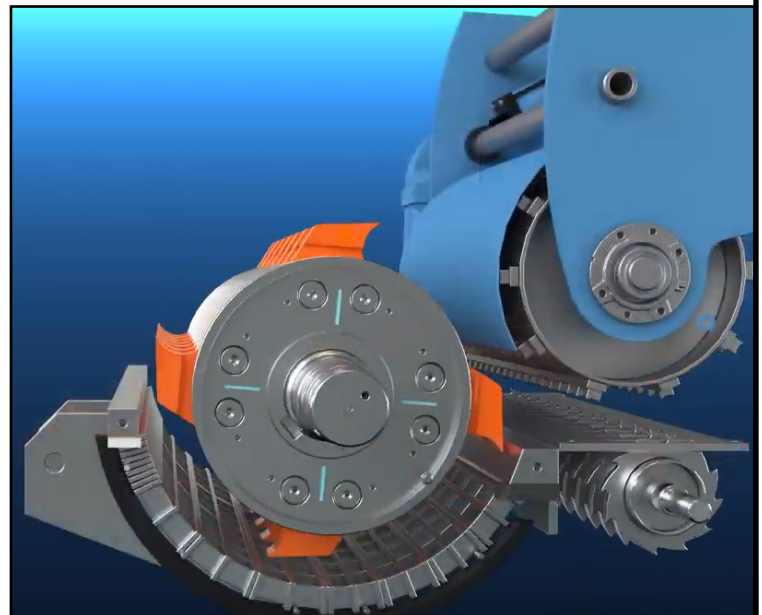

# **HORIZONTAL WOOD HOG!**

RE-ENGINEERED FOR IMPROVED MAINTENANCE, SERVICEABILITY, SAFETY, AND EFFICIENCY

**NEW EASY ACCESS UPPER HOUSING** IS A GAME CHANGER FOR ACCESSIBILITY AND SAFETY

**PNEUMATIC CYLINDERS** RATHER THAN HYDRAULIC FOR REDUCED MAINTENANCE

ARRAY OF **HIGH-PERFORMANCE HAMMERS** TO MEET EXACT APPLICATION REQUIREMENTS

**UNIQUE SLANT-FLOW SCREEN GRATES** DRIVE LONG-TERM PERFORMANCE AND OPTIMIZE ACCURACY AND SIZE CONTROL

*ASK YOUR TERRASOURCE GLOBAL REP ABOUT OPTIMIZING YOUR HOG INVESTMENT WITH OUR NEW, ENHANCED PERFORMANCE LINE OF PREMIUM HAMMERS!*